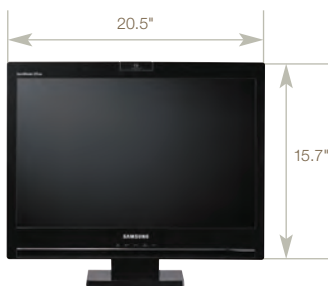

225UW Dimensions

| Specifications | 225UW |
|--------------------------|---|
| Panel Type | a-si TFT/TN |
| Viewable Size | 22" Wide |
| Pixel Pitch | 0.282mm |
| Brightness (typical) | 300 cd/m ² |
| Contrast Ratio (typical) | 700:1 |
| Response Time | 5ms |
| Viewing Angle (H/V) | 170°/160° (CR >5) |
| Native Resolution | 1680 x 1050 |
| Aspect Ratio | 16:9 |
| Maximum Color | 16.7M |
| Interface | Analog/Digital |
| Input Video Signal | Analog RGB, DVI Digital Link: TMDS |
| Sync Type | Separate H/V, Composite H/V, SOG |
| Input Connectors | 15-pin D-sub, DVI-D |
| Plug and Play | DDC 2B |
| Power Consumption | 50W (max.), <2 watt (DPMS mode) |
| Stand Type | Simple |
| Stand Function | Tilt |
| Cabinet Color | High-gloss piano black |
| VESA Wall Mount | 100mm |
| Magic Technologies | MagicTune™ with Asset Management, MagicSpeed, MagicBright 2, MagicColor |
| Compatibility | Windows Vista™, Windows®, Mac®, Office Communicator |
| Special Features | Integrated 2.0 megapixel webcam, external 2-array microphone through USB, mic jack, headphone jack, integrated speakers (1.5W x 2), touch-sensitive buttons |
| Dimensions (W x H x D) | 20.5" x 17.8" x 7.9" (without stand: 20.5" x 15.7" x 2.7") |
| Net Weight | 16.9 lbs. |
| Warranty (P/L) | 3/3 |