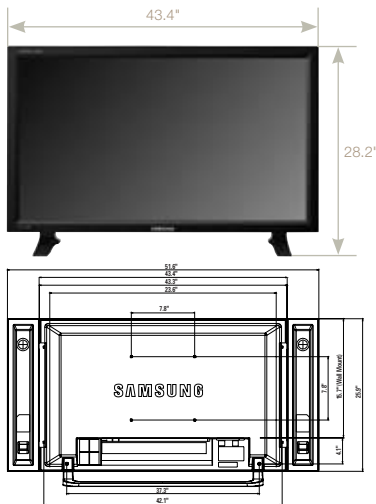

460PX 460PXn

46" Analog/Digital Network LCD Display

Features

DNie™

Samsung's proprietary DNie™ technology provides optimized motion display, natural color, increased contrast, increased brightness and stunning detail.

MagicNet™ X

The server can send files to the clients after registering to the schedule. Or the client can search for files registered in the server library, select files to be received, and play them after receiving them via the network.

Multi Display Control (MDC)

Control up to 10 units from your PC. Just open supplied MDC software, list the units to be controlled, and click on the functions to display.

Video Wall

Built-in Image Enlarging Processor supports 2 x 2, 3 x 3, 4 x 4, 5 x 1 and 1 x 5 video walls. You don't need any Video Controller Device. And to use Video and PC Interface, an additional Input Signal Distributor is not necessary.

2-Way Video Wall Display

Full mode displays the picture regardless of cabinet bezel. Natural mode considers bezel's depth and adjusts for a properly proportioned picture.

Vertical Image Capability

90° rotation allows vertical images or text.

Dimensions

Specifications	460PX/460PXn
Viewable Size	46"
Panel Type	a-si TFT/PVA
Aspect Ratio	16:9
Pixel Pitch (H x V)	0.7455 x 0.7455 mm
Brightness (typical)	450 cd/m²
Contrast Ratio (typical)	1000:1
Viewing Angle (H/V)	178°/178°
Response Time (G to G)	8 ms
Scanning Frequency	Horizontal: 30~70 kHz, Vertical: 50~85 Hz
Maximum Resolution (H x V)	1366 x 768
Bandwidth	100 MHz
Colors Supported	16.7M
Sync Type	Separate H/V, Composite, SOG
Input Video Signal	Analog RGB (15-pin D-sub) DVI-D S-Video BNC Component Video/PC RS-232C 9-pin D-sub USB Audio (2 x RCA L/R, 1 x Stereo PC) Video Composite
Input Connectors	Analog RGB (15-pin D-sub) S-Video BNC Component Video/PC RS-232C 9-pin D-sub Speaker (10W x 2) Video Composite
Power Consumption	280 watts
Color	Black/Black
Included Accessories	MDC software User manual RCA adapter (4 pcs) Power cable Remote controller Table-top stand
Optional Accessories	Speaker: SP-L460PB/S (10 watts x 2), Wall Mount Bracket: WMB-4050PS (VESA compatible)
Dimensions (W x H x D)	43.4" x 28.2" x 11.5" (without stand: 43.3" x 25.9" x 5.0")
Net Weight	72.8 lbs.
Plug and Play	DDC 2B
Compatibility	Windows, Mac, Sun
Special Features	Anti-image retention function (DNie), PIP/PDP/POP, HDCP (HD copy protection), Safety lock, Video Wall (2 x 2, 3 x 3, 1 x 5, 5 x 1, 4 x 4)
Magic Technologies	XP-based MagicNet™ (460PXn)
Safety/Regulation	FCC Class A, UL, CSA, TUV, NEMCO, CE, NUTEK

Product Information: 1-866-542-7214 www.samsung.com/monitor

Product Support: 1-800-SAMSUNG

©2007 Samsung Electronics America, Inc. Samsung is a registered mark of Samsung Electronics Corp., Ltd. Specifications and design are subject to change without notice. See www.samsung.com for detailed information. Printed in USA. 460PXn10/07R2