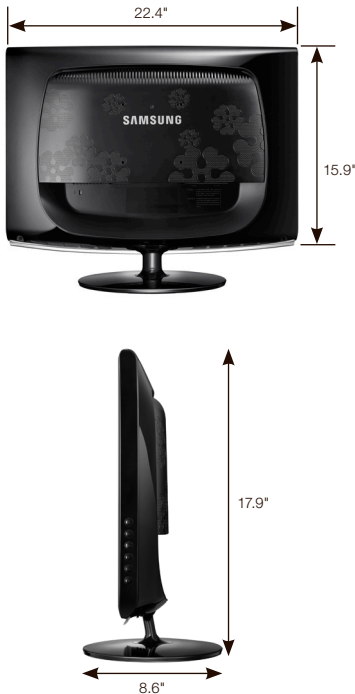

933BW
2233SW
2233BW
2433BW

19", 21.5", 22" and 24" Widescreen LCD Monitors

Features

Distinctive Design

Soft corners, rich piano black finish and acrylic accent bar will beautify any desk.

Cable Housing

Integrated rear housing hides cables, for a sleek, clean look.

Up to 1920 x 1080 Full HD

The 2233SW features 1920 x 1080 full HD resolution, giving you the highest resolution possible.

Custom Key

The programmable Custom Key gives you instant one-touch access to your preferred Samsung picture optimization technology. MagicBright 3 gives you seven pre-set modes to choose from. MagicColor enhances color either overall or with regard to natural skin tones. Color Effect lets you view images in grayscale, green, aqua or sepia. And Image Size lets you properly view either 5:4 or 4:3 content on the widescreen without distortion.

2433BW Dimensions

Specifications