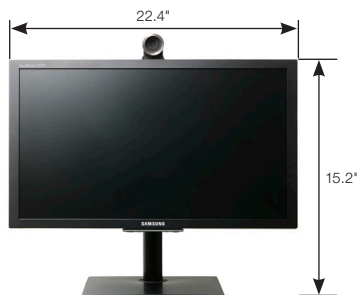

VC240 Dimensions

Specifications

VC240

Display	Screen Size	23.6"
	Brightness (Typical)	300 cd/m ²
	Contrast Ratio (Typical)	1,000:1
	Resolution	1920 x 1080
	Response Time (Typical)	5ms
	Viewing Angle (Horizontal/Vertical)	170°/160° (CR>10)
	Color Support	16.7 M
Signal Input	Video Signal	Analog RGB & DVI-D
	Sync. Signal	Separate H/V, Composite
	Connector	15-pin D-sub & DVI
Power	Power Consumption	< 85 Watts
	Stand By Power (DPMS)	< 3 Watt
	Type	Built-in
Feature	Plug & Play	DDC 2B
	USB Powered Hub Option	1 x USB 1.1 (for software updates only)
	Mac Compatibility	■
	Multi-Speaker	3W x 2
	Integrated HD Camera	720p
	Wall Mount (mm)	VESA 100 x 100 or 100 x 200
	Cabinet Color	Black/Black
	VoIP	Video: H.264 (@30fps) Resolution: 720p, 4 CIF(576p), 4 SIP(480p), CIF, SIP, Deblocking & Decoder Robustness Audio: G.722.1, G.722, G.711, G.729, ACE: Acoustic Echo Cancellation, AGC: Automatic Gain Control, Adaptive Jitter Buffer SIP Bandwidth: Up to 2Mbps Additional Function: Phone Book List, Call History
Connectivity	Inputs and Outputs	2 Port Internal Ethernet Switch (10/100/1000 Mbps), Headphone Out, Mic. In/Stereo Audio In
Dimension	Product Dimension (With Stand, W x H x D)	22.4" x 17.3" x 8.9"
	Product Dimension (Without Stand, W x H x D)	22.4" x 15.6" x 3.1"
	Shipment Dimension (W x H x D)	25.6" x 18.1" x 7.6"
Weight	Product Weight	19.4 lbs. (with stand)
	Shipment Weight	23.7 lbs.
Stand	Type	Swivel/Height Adjustable
Green Management	Emission Standard	EMC
	RoHS Compliant	■
	Energy Star Compliant	■
	Product Recyclability	CCFL panel contains mercury, please dispose of properly
	Packaging Recyclability	All packing materials are recyclable