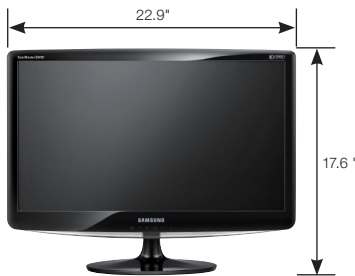

**B2430H Dimensions**

Specifications		B2030	B2230	B2330/B2330H	B2430H
Display	Screen Size	20" Wide	21.5" Wide	23" Wide	24" Wide
	Brightness (Typical)	250 cd/m <sup>2</sup>	300 cd/m <sup>2</sup>	300 cd/m <sup>2</sup>	300 cd/m <sup>2</sup>
	Contrast Ratio (Typical/Dynamic)	1000:1/50,000:1	1000:1/70,000:1	1000:1/70,000:1	1000:1/70,000:1
	Resolution	1600 x 900	1920 x 1080	1920 x 1080	1920 x 1080
	Response Time (Typical)	5ms	5ms	5ms	5ms
	Viewing Angle (Horizontal/Vertical)	170°/160° (CR>10)	170°/160° (CR>10)	170°/160° (CR>10)	170°/160° (CR>10)
	Color Support	16.7M	16.7M	16.7M	16.7M
Signal Input	Video Signal	Analog RGB, DVI	Analog RGB, DVI	B2330: Analog RGB, DVI B2330H: Analog RGB, DVI, HDMI (B2330H only)	Analog RGB, DVI, HDMI
	Sync. Signal	Separate H/V, Composite, SOG	Separate H/V, Composite, SOG	Separate H/V, Composite, SOG	Separate H/V, Composite, SOG
	Connector	15pin D-SUB, DVI-D	15-pin D-Sub, DVI-D	B2330: 15-pin D-Sub, DVI-D (B2330H only), HDMI	15-pin D-Sub, DVI-D, HDMI
Power	Power Consumption	25 Watts	45 Watts	45 Watts	45 Watts
	Stand By Power (DPMS)	<0.3W	<0.3W	<0.3W	<0.3W
	Type	Built-in	Built-in	Built-in	Built-in
Feature	Plug & Play	DDC 2B	DDC 2B	DDC 2B	DDC 2B
	Mac Compatibility	■	■	■	■
	Wall Mount (mm)	75 x 75	75 x 75	75 x 75	75 x 75
	Cabinet Color	High Glossy Black	High Glossy Black	High Glossy Black	High Glossy Black
	Optional Accessory	DVI Cable	DVI Cable	DVI Cable	DVI Cable
	Special Feature	MagicBright 3, MagicEco, MagicAngle, MagicReturn, Off Timer, Image Size Color Effect, Customized Key, Windows 7, DVI with HDCP	MagicBright 3, MagicEco, MagicAngle, MagicReturn, Off Timer, Image Size Color Effect, Customized Key, Windows 7, DVI with HDCP	MagicBright 3, MagicEco, MagicAngle, MagicReturn, Off Timer, Image Size Color Effect, Customized Key, Windows 7, DVI with HDCP	MagicBright 3, MagicEco, MagicAngle, MagicReturn, Off Timer, Image Size Color Effect, Customized Key, Windows 7, DVI with HDCP
Dimension	Product Dimension (With Stand, W x H x D)	19.4" x 15.6" x 7.0"	20.6" x 15.7" x 7.8"	22.0" x 17.2" x 7.8"	22.9" x 17.6" x 7.8"
	Product Dimension (Without Stand, W x H x D)	19.4" x 13.0" x 2.7"	20.6" x 13.8" x 2.7"	22.0" x 14.6" x 2.6"	22.9" x 15.0" x 2.6"
	Shipment Dimension (W x H x D)	22.3" x 15.8" x 5.2"	23.6" 16.7" x 5.2"	25.4" x 17.8" x 5.5"	26.4" x 18.5" x 5.6"
Weight	Product Weight	9.0 lbs.	9.6 lbs.	10.9 lbs.	11.2 lbs.
	Shipment Weight	12.1 lbs.	13.0 lbs.	14.6 lbs.	14.8 lbs.
Stand	Type	Simple	Simple	Simple	Simple
	Function	Tilt	Tilt	Tilt	Tilt
Green Management	RoHS Compliant	■	■	■	■
	Energy Star Compliant	■	■	■	■
	Packaging Recyclability	All packaging materials are recyclable	All packaging materials are recyclable	All packaging materials are recyclable	All packaging materials are recyclable